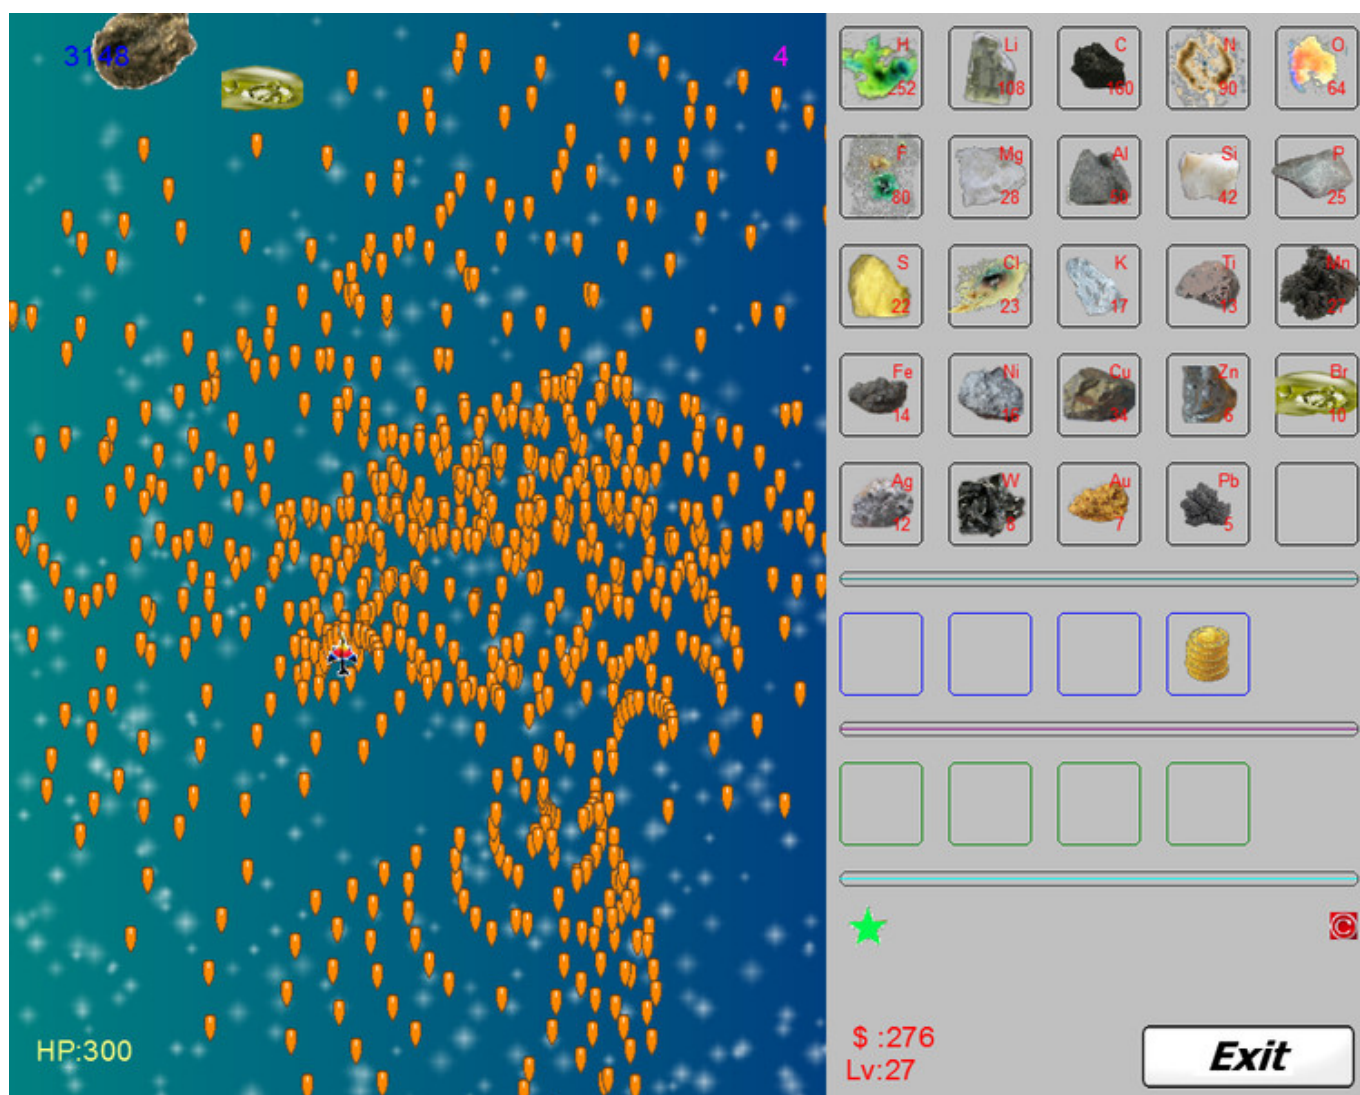

The Crystal Reef Free Download [License]

Download ->>> <http://bit.ly/2NIZTuK>

About This Software

A rocky reef off the coast of Italy demonstrates the future of climate change. Meet Dr. Fio Micheli, the marine scientist who studies this reef, and dive underwater with her to learn about ocean acidification and how human-produced carbon dioxide will turn all the world's oceans into what scientists are calling "the ocean moonscape."

The Crystal Reef is 360-degree video experience that tackles communicating climate change in an immersive and scientifically valid way by the combining the virtual reality expertise of Stanford's Virtual Human Interaction Lab (VHIL) along with the research of the marine science experts at Hopkins Marine Station.

climate change and ocean acidification also makes it difficult for the public to grasp its scope. The Crystal Reef is a story that aims to reduce both of those access barriers.

Title: The Crystal Reef
Genre: Education
Developer:
Cody Karutz, Lauren Knapp, Jeremy Bailenson
Publisher:
Virtual Human Interaction Lab
Release Date: 13 Apr, 2016